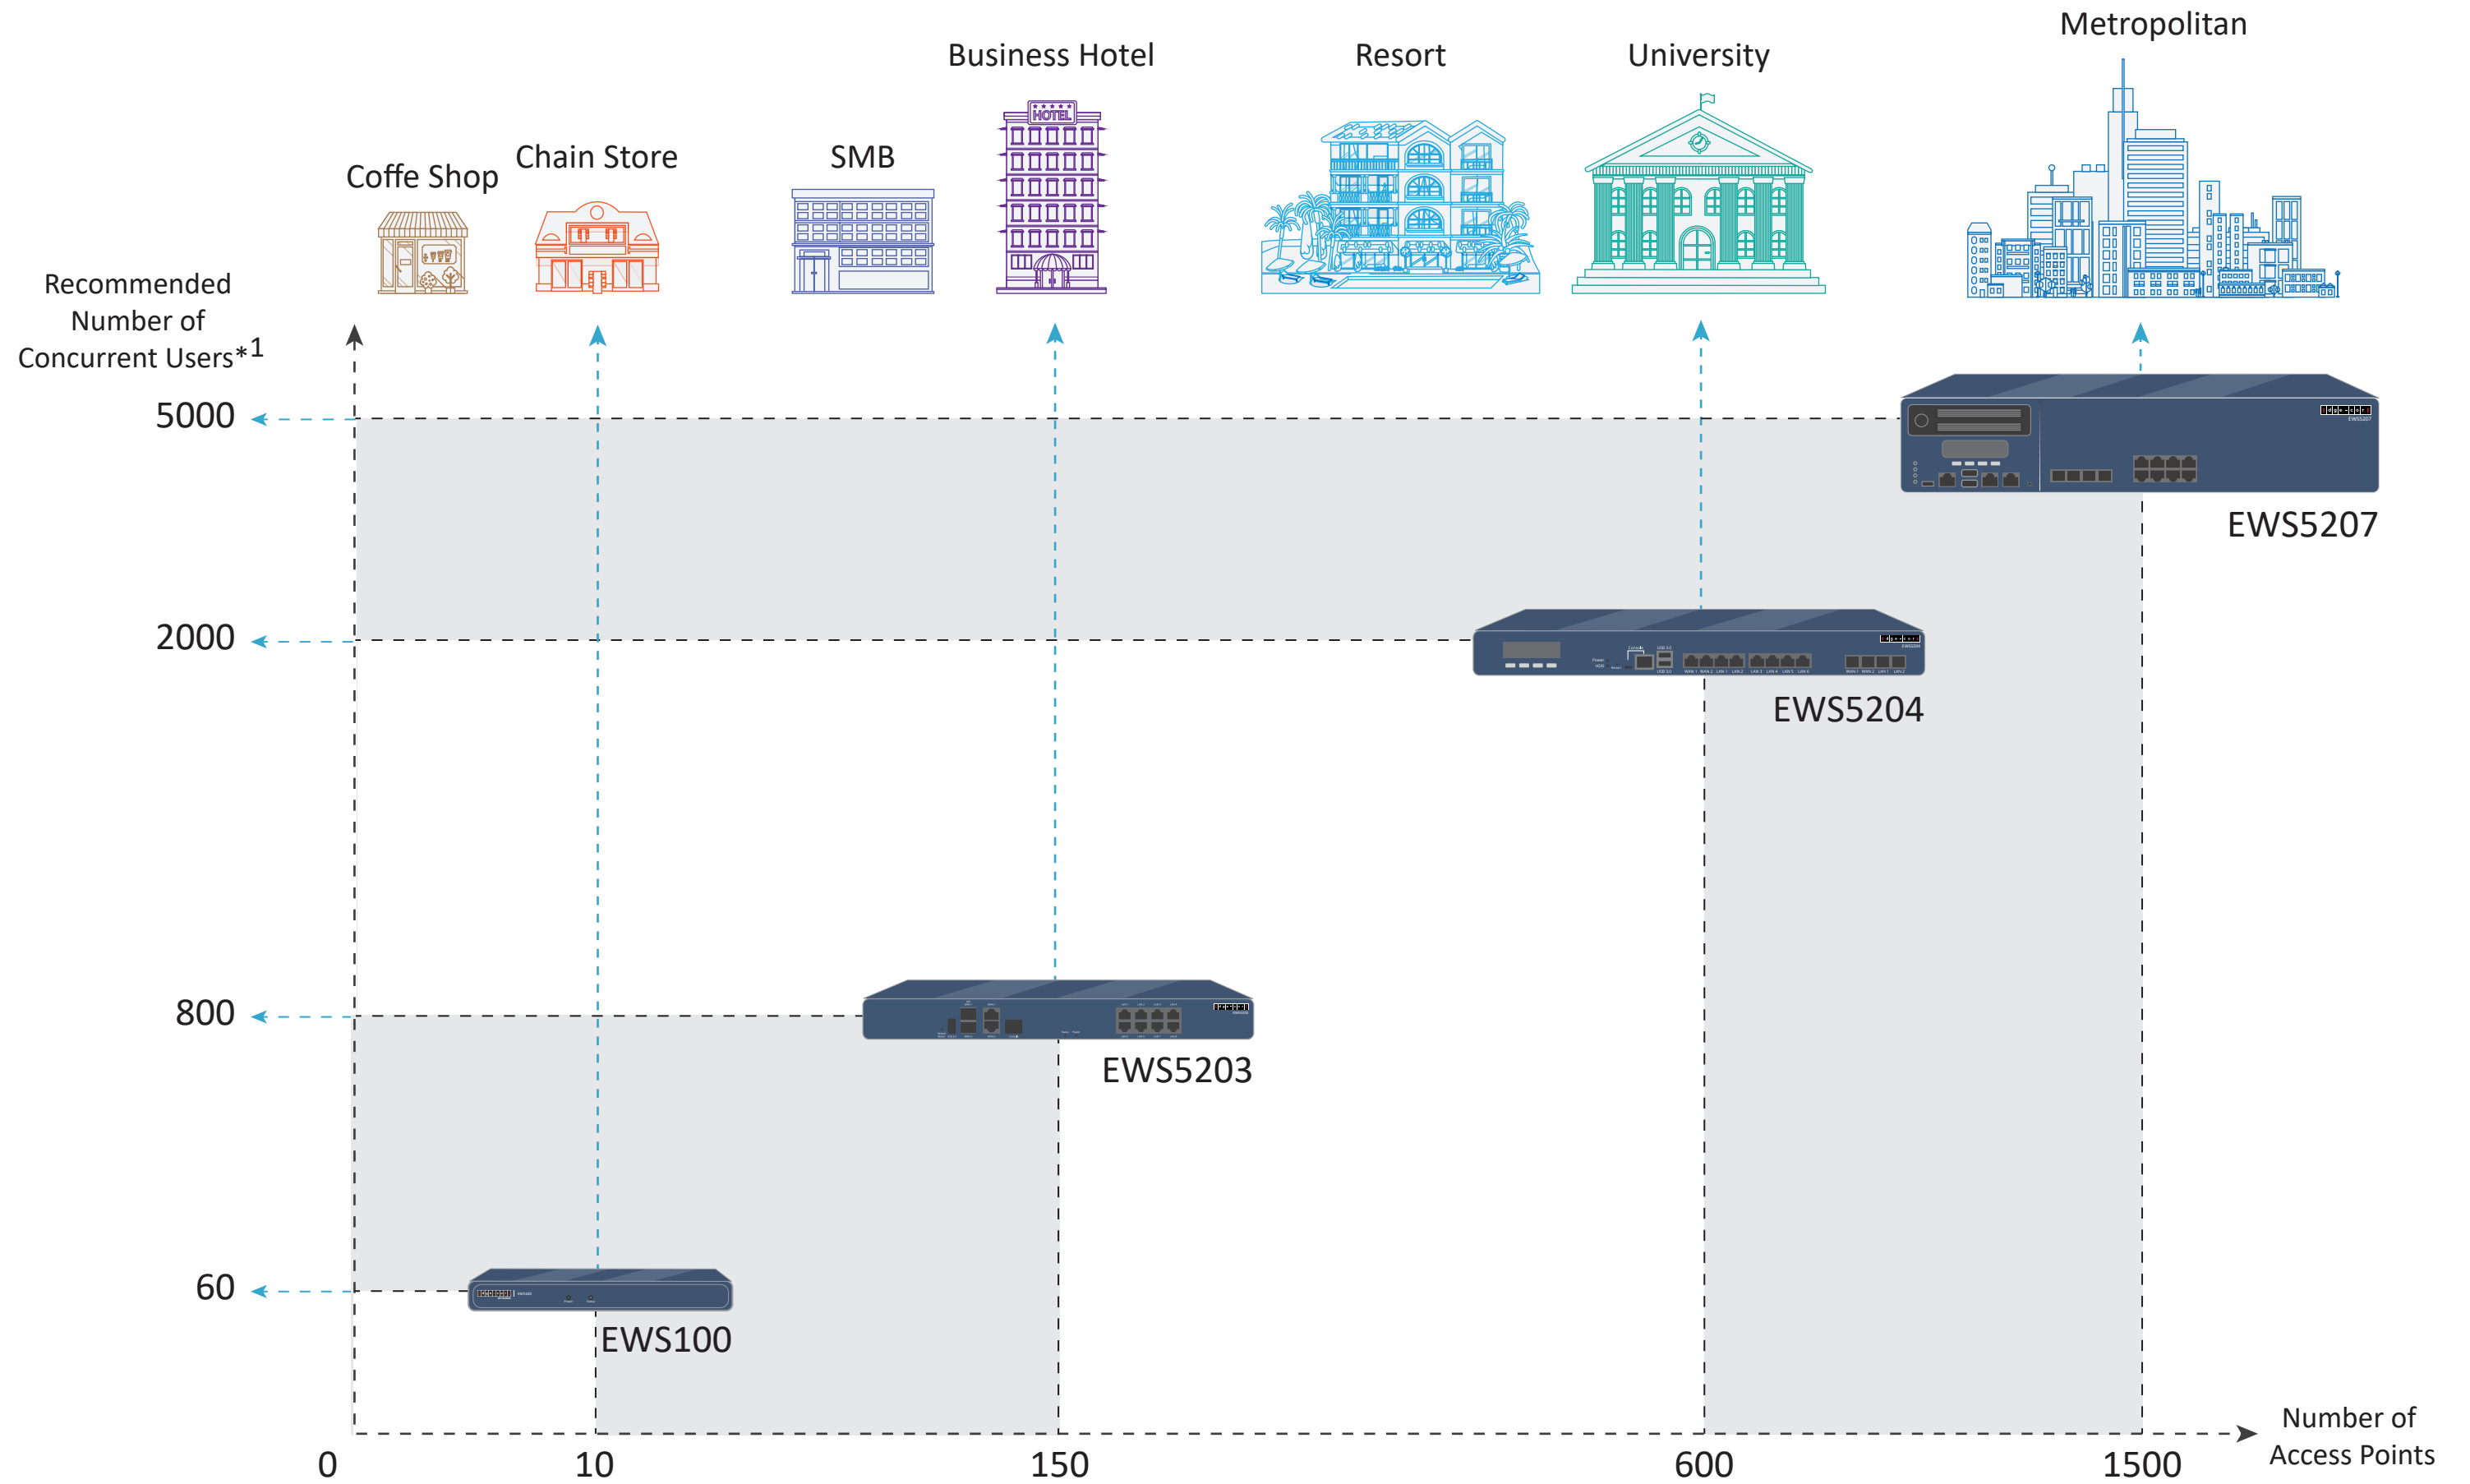

GATEWAY-CONTROLLER DEPLOYMENT GUIDE

*1: Capacity recommendation may vary depending on system configuration