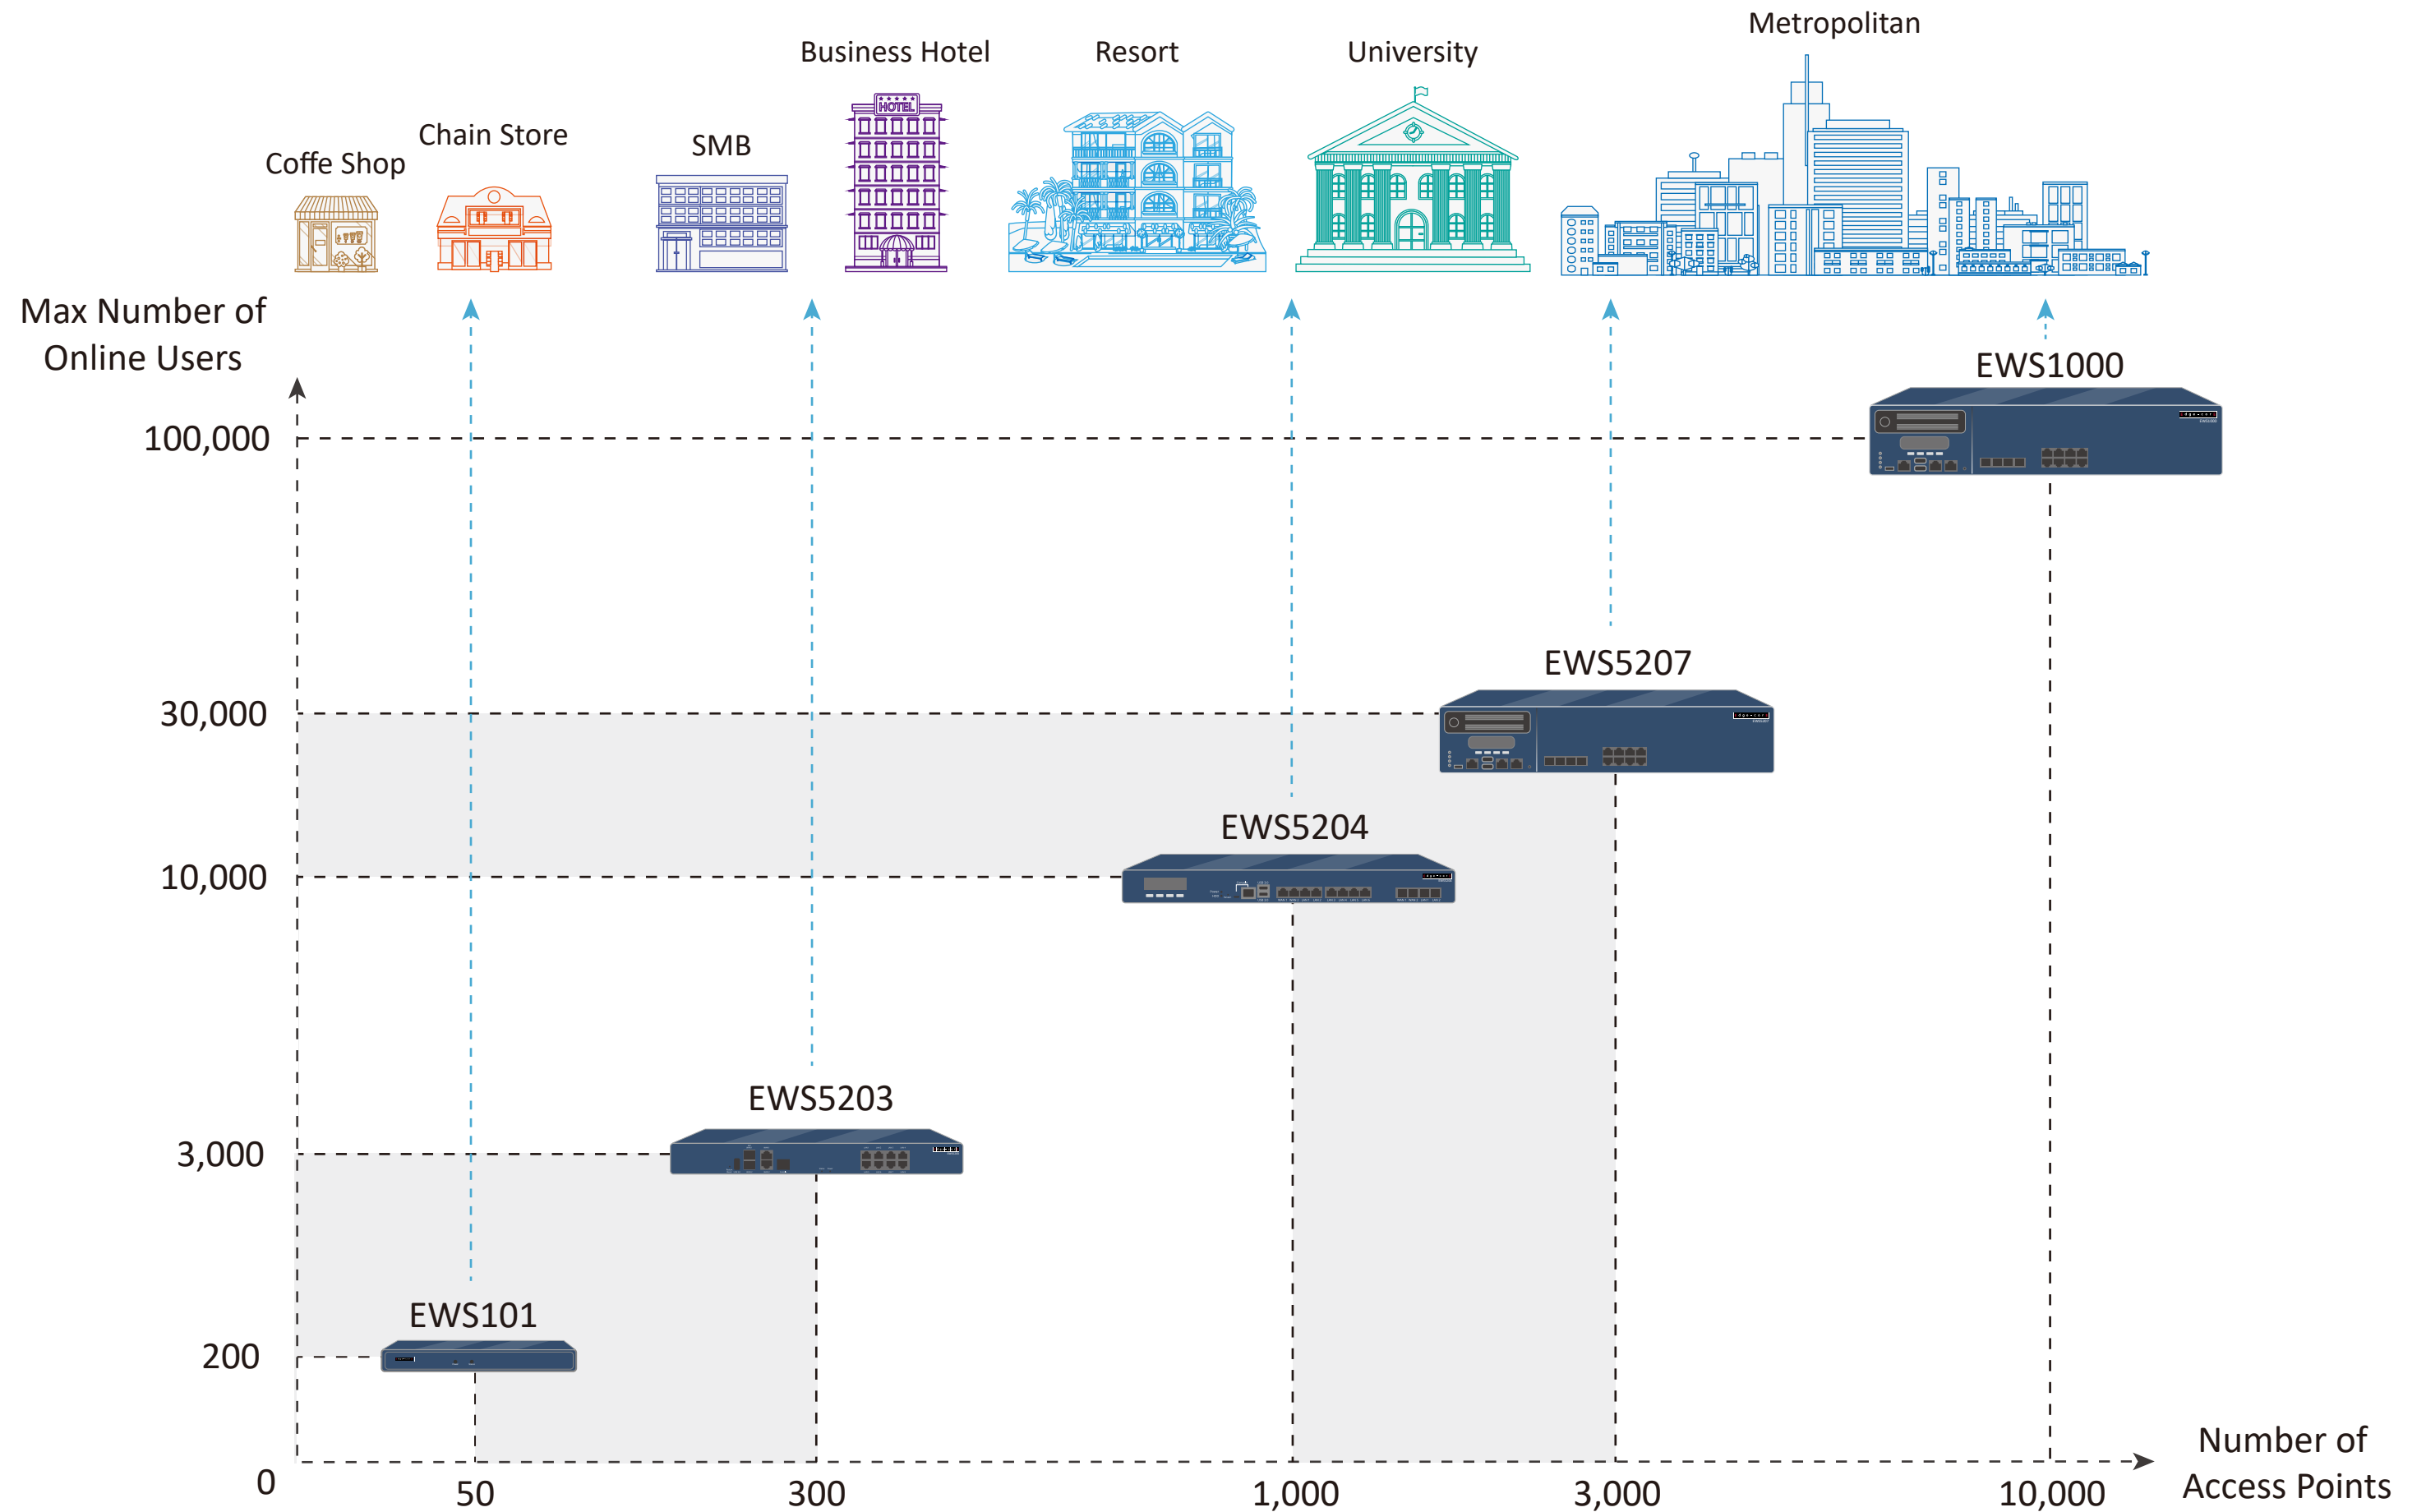

GATEWAY-CONTROLLER DEPLOYMENT GUIDE

Note: Capacity recommendation may vary depending on system configuration